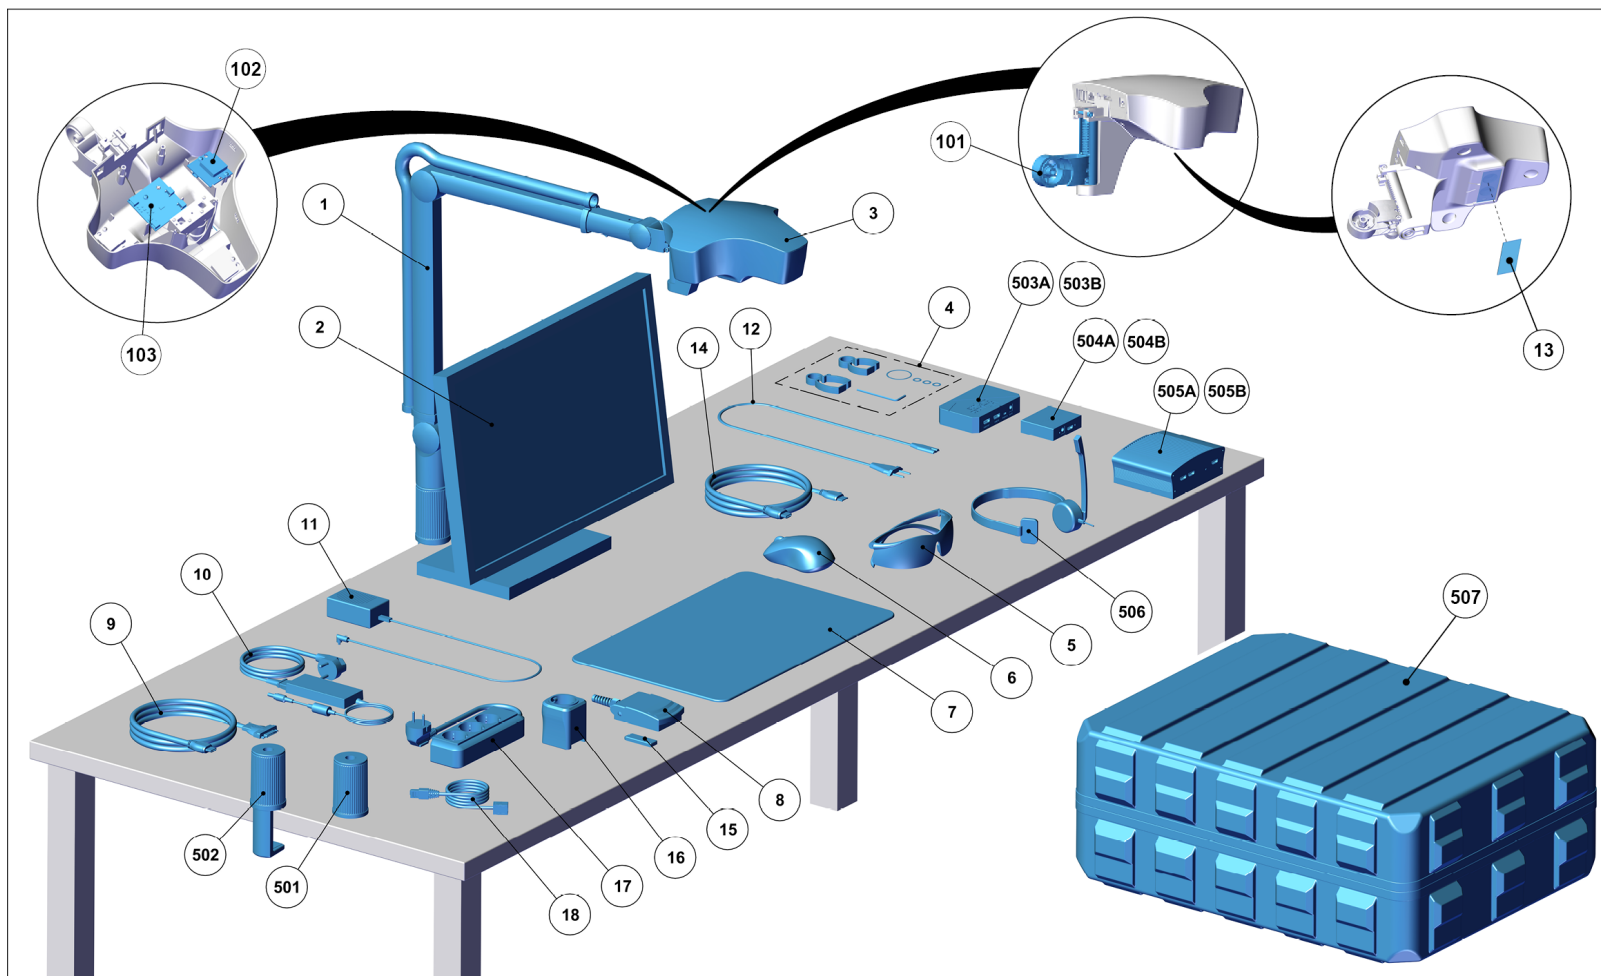

2400 0500 / 2400 1500 EASY view 3D

21-6887 16082019 / A

Запасные части
EASY view 3D

версии
A

артикул номер
24000500

making work easy

версии	Позиция	Название	артикул номер	Список избранного
A	1	EASY view 3D Boom arm	900037807	
A	2	EASY view 3D 3D monitor	900037808	
A	3	EASY view 3D Head	900021639	
A	4	EASY view 3D Hardware kit	900037818	
A	5	EASY view 3D - 3D goggles	900037809	
A	6	EASY view 3D Mouse	900037368	
A	7	Desk pad EASY view 3D	900037813	
A	8	EASY view 3D Foot switch	900037810	
A	9	EASY view 3D HDMI-DVI Cable Purelink 2 m	900037900	
A	10	EASY view 3D Power supply unit 3D Monitor	900037883	
A	11	Power supply LED lighting	900034769	
A	12	Power cord Waxlectric Europe	900035975	
A	13	EASY view 3D Protective glass	900037841	
A	14	EASY view 3D HDMI-HDMI cable Purelink 1,5 m	900037903	
A	15	EASY view 3D USB Stick	900037895	
A	16	EASY view 3D Universal power plug kit	900037552	
A	17	EASY view 3D Multiple socket	900037916	
A	18	EASY view 3D network extension cable, 1 m	900037909	

*) Быстроизнашивающиеся детали, исключены из гарантии.

версии	Позиция	Название	артикул номер	Список избранного
A	101	EASY view 3D Height adjustment incl. clamping screw	900037778	
A	102	EASY view 3D LED module	900037806	
A	103	EASY view 3D LED driver card	900037831	
A	501	Stand with screw clamp	22000420	
A	502	Stand with universal clamp	22000410	
A	503A	EASY view 3D HDMI-Video-Recorder	24000502	
A	503B	EASY view 3D HDMI-Video-Recorder w. multi voltagepower adapte	24000504	
A	504A	EASY view 3D HDMI-Splitter	24000503	
A	504B	EASY view 3D HDMI-Splitter with multi voltage power adapter	24000505	
A	505A	EASY view 3D Converter 3D/2D	24000501	
A	505B	EASY view 3D Converter 3D/2D with multi voltagepower adapter	24000506	
A	506	EASY view 3D headset HDMI recorder	900037901	
A	507	EASYbooth portable case large	24002101	