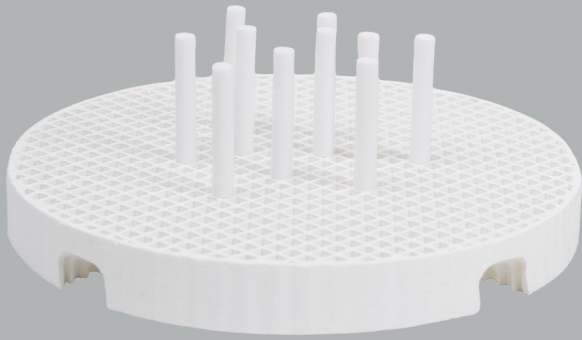

153-0001

153-0002

Empty Modelling/ Stain Liquid Dropper Kit (100 ml & 20 ml)

115-0003

115-0004

115-0005 #Kit

All-Bright Diamond Paste 11 gr.

113-1000

Ceramic Table Mat

110-0000

Honeycomb Tray with 10 Ceramic Pins

114-1000

Honeycomb Tray with 10 Metal Pins

114-2000

Ceramic Pins, 10 Count

114-1001