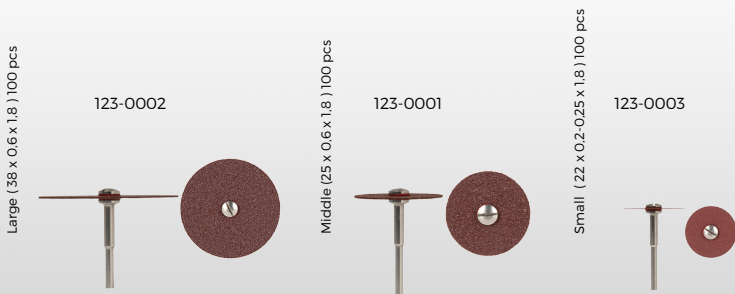

Aluminium Oxide Abrasive Discs

Polishing Brushes

- 124-0001 x100pcs
- 124-0002 x50pcs
- 124-0003 x25pcs

- 125-0001 x100pcs
- 125-0002 x50pcs
- 125-0003 x25pcs