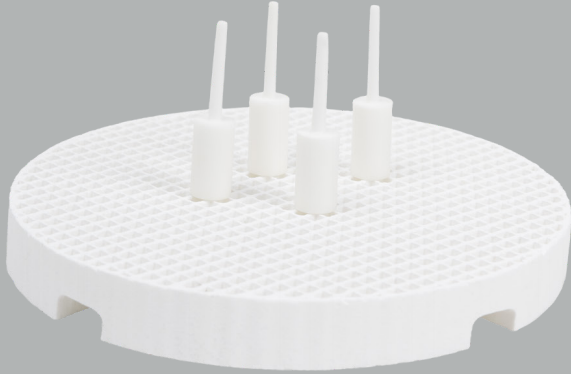

Ceramic Table Mat

110-0000

Honeycomb Tray with 10 Ceramic Pins

114-1000

Honeycomb Tray with 10 Metal Pins

114-2000

Ceramic Pins, 10 Count

114-1001

Stainless Steel Pins, 10 Count

114-2001

Honeycomb Tray for Implant bound  
CR & BR with 4 ceramic pins

114-3000

Honeycomb Tray for Veneers  
40mm x 20mm

114-4000

Custom firing Ceramic Pins  
for implant bound CR & CB 4 count