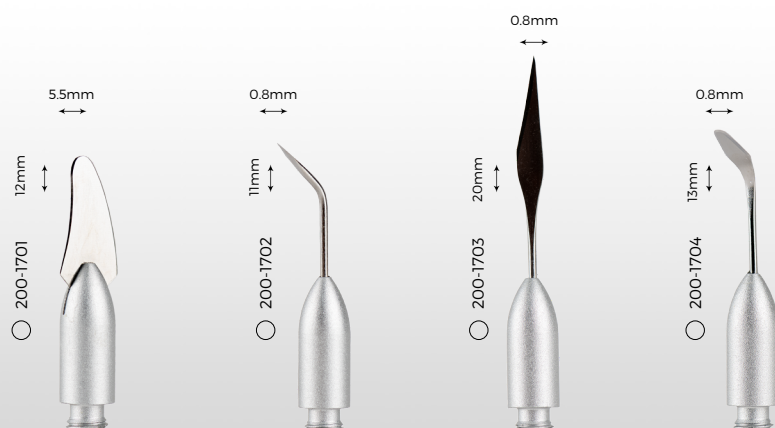

### Optimum™ Carving Instrument Kit

Optimum™ Ceramic Carving Instruments

Optimum™ Instrument Kit with Instrument Stand

2 p/k

200-7000

## MPF Revolution Sculpting Instrument Kit

MPF Revolution Sculpting Instruments

1 p/k