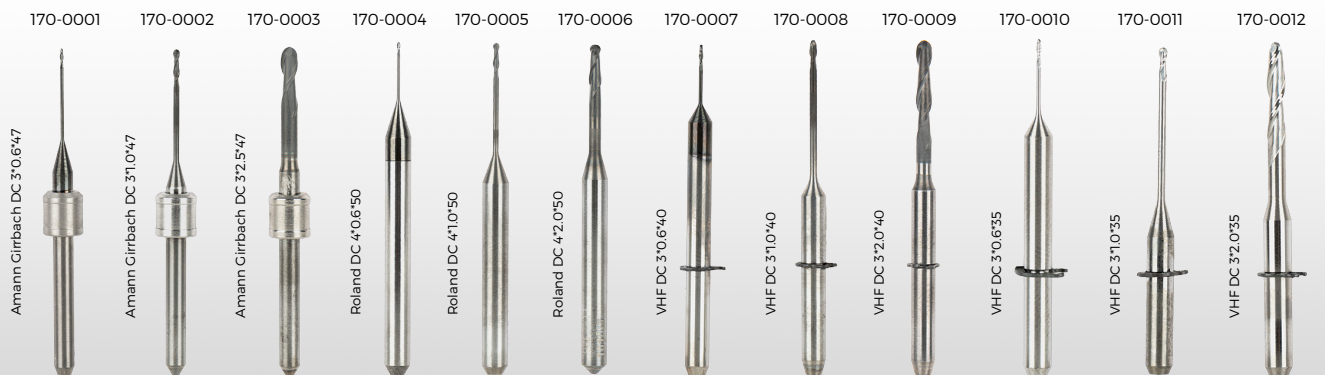

Polishing Brushes

- 124-0001 x100pcs
- 124-0002 x50pcs
- 124-0003 x25pcs

- 125-0001 x100pcs
- 125-0002 x50pcs
- 125-0003 x25pcs

White Pearl

MPF Rainbow, Ceramic Polishers

CAD CAM Milling Burs

**M.P.F Brush Co. Cyprus L.T.D**