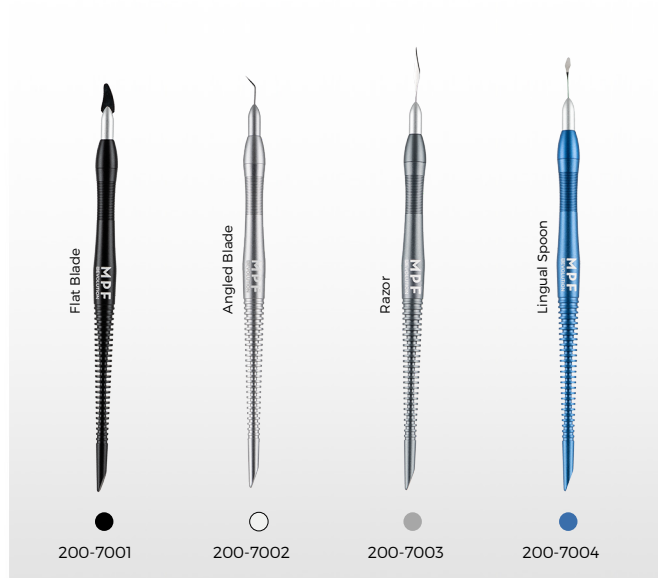

114-3001

MPF Alumina Veneer Pins

114-4001

104-3000

### Optimum™ Carving Instrument Kit

Optimum™ Ceramic Carving Instruments

Optimum™ Instrument Kit with Instrument Stand

2 p/k

200-7000

## MPF Revolution Sculpting Instrument Kit

MPF Revolution Sculpting Instruments

1 p/k