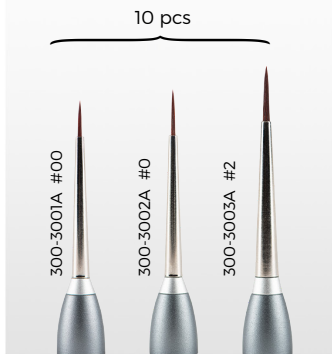

MPF Composite Stain Brushes Straight