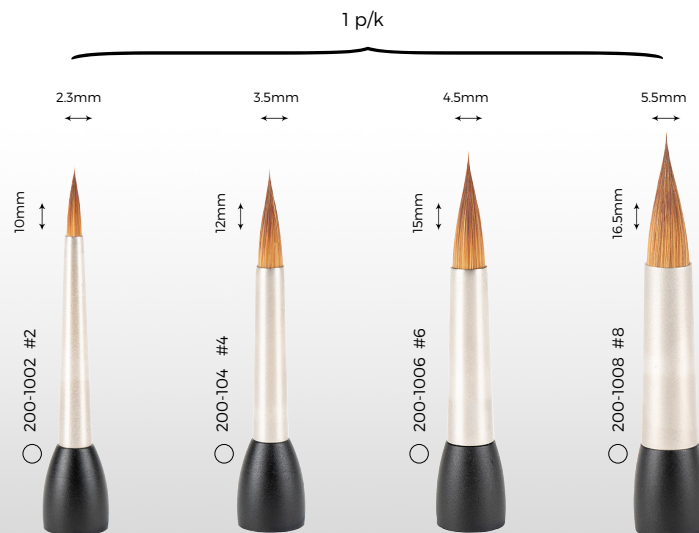

● 200-3002 #2

○ 200-3004 #4

● 200-3006 #6

● 200-3008 #8

MPF REVOLUTION BRUSH KIT SAME 3 TIPS

MPF REVOLUTION BRUSHES