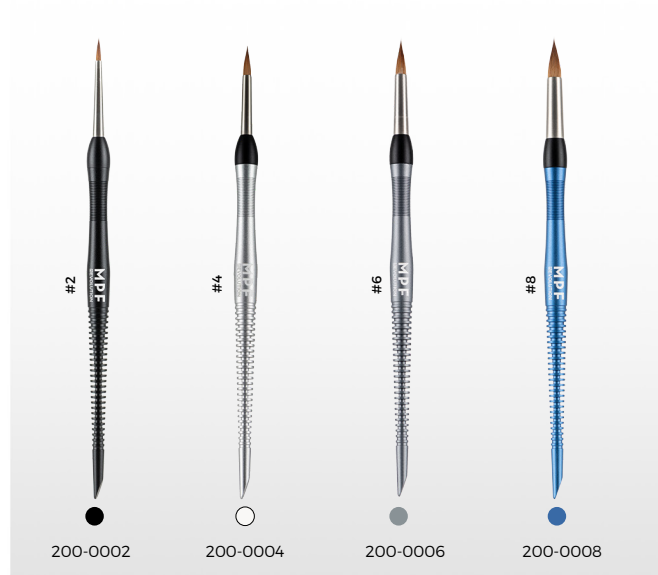

### MPF Zirconia Stain 3-in-1 Brush Kit

MPF Zirconia Stain Brushes

3 pcs

MPF Synthesis Brushes

### MPF REVOLUTION BRUSH KIT SAME 3 TIPS

MPF REVOLUTION BRUSHES

200-2002 #2

200-2004 #4

200-2006 #6

200-2008 #8