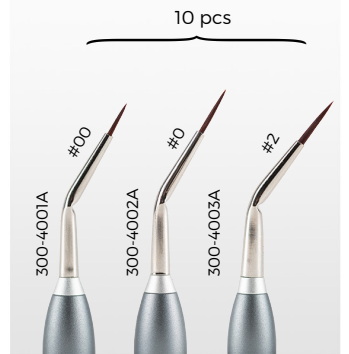

MPF Composite Stain Brushes Angled