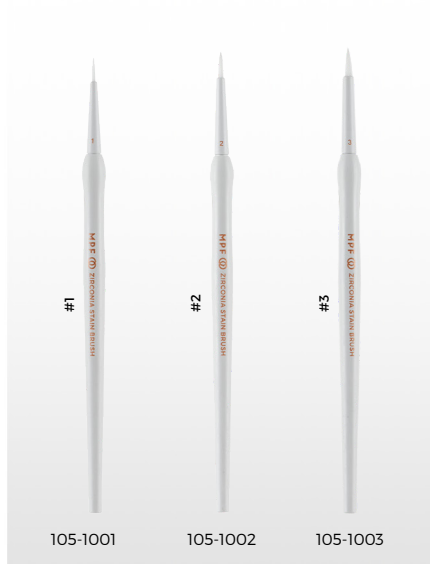

105-1000

MPF Zirconia Stain 3-in-1 Brush Kit

MPF Zirconia Stain Brushes

3 pcs

MPF Synthesis Brushes

MPF Synthesis 4-in-1 Brush Kit

105-0000