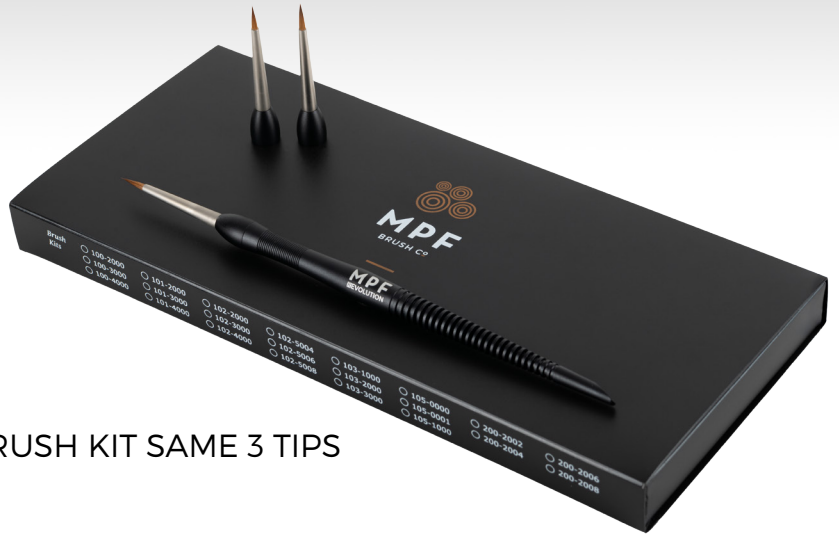

### MPF Synthesis 4-in-1 Brush Kit

105-0000

● 200-3002 #2

○ 200-3004 #4

● 200-3006 #6

● 200-3008 #8