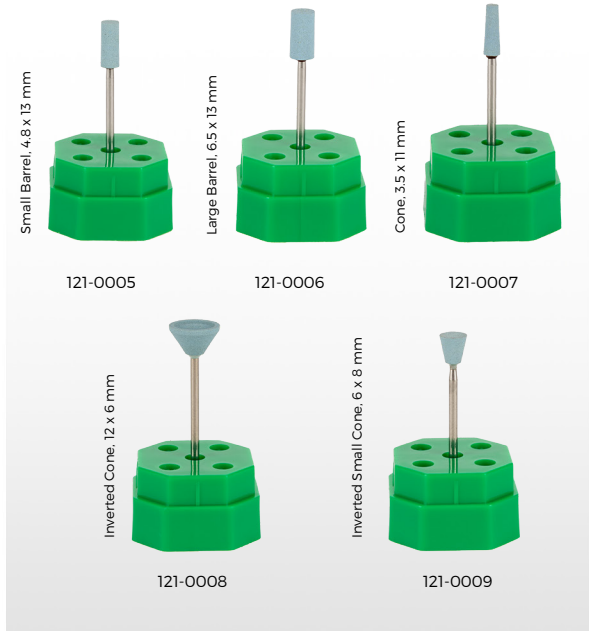

ZMAX

Zirco Cera GSS

Aluminium Oxide Abrasive Discs

Polishing Brushes

- 124-0001 x100pcs
- 124-0002 x50pcs
- 124-0003 x25pcs

- 125-0001 x100pcs
- 125-0002 x50pcs
- 125-0003 x25pcs