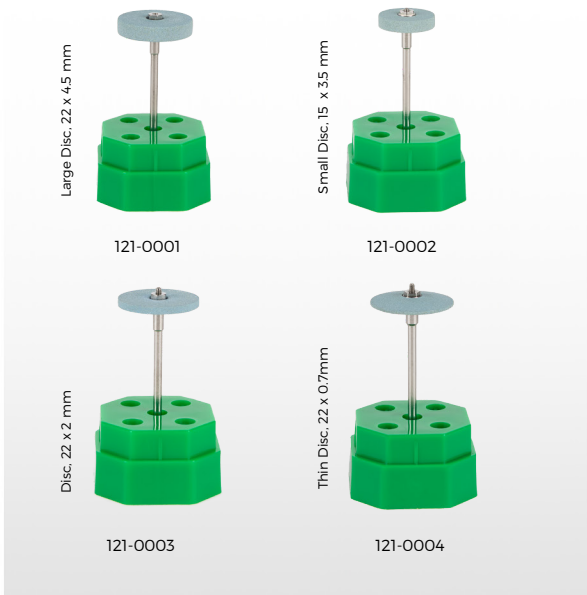

Zirco Cera GSS