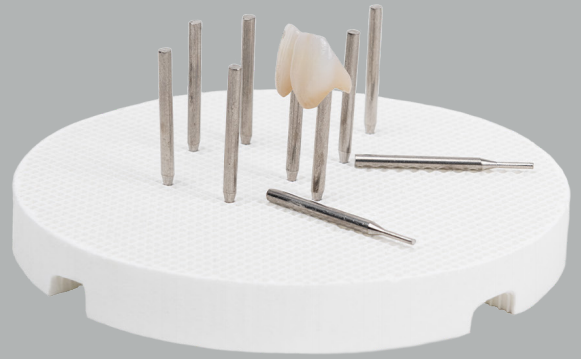

Ceramic Table Mat

110-0000

Honeycomb Tray with 10 Ceramic Pins

114-1000

Honeycomb Tray with 10 Metal Pins

114-2000

Ceramic Pins, 10 Count

114-1001

Stainless Steel Pins, 10 Count

114-2001

Honeycomb Tray for Implant bound  
CR & BR with 4 ceramic pins

114-3000

Honeycomb Tray for Veneers  
40mm x 20mm

114-4000

Custom firing Ceramic Pins  
for implant bound CR & CB 4 count